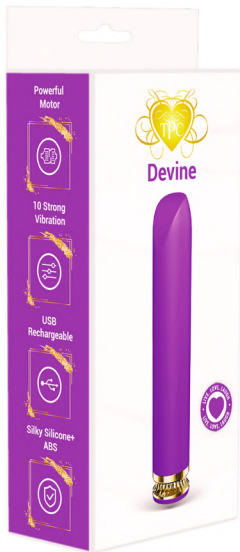

BUTTERFLY XO

TPCW1005 - Pink

- Powerful Bullet
- 10 Speed Vibration
- USB Rechargeable
- Finger Sleeve Easy Handling
- Body Safe Silicone + ABS
- Travel Size
- Waterproof
- 4.7" Length

KISS

TPCW1010PK-Pink
TPCW1010PR - Purple

- Upgraded Motor Ultra Strong
- 10 Powerful Suction & Vibration
- USB Rechargeable
- Waterproof
- Travel Friendly
- Body-Safe Silicone+ABS
- Approx. 60 Mins Use
- 3.9 inches

POWER BULLETS

DARLING

TPCW3006T - Teal
TPCW3006B - Black

- Powerful Motor
- 10 Strong Vibration
- Curved Tip for Targeted Stimulation
- USB Rechargeable
- Silky Silicone+ABS
- Quiet & Discreet
- Waterproof IPX6
- 5" Length
- Luxe Gold Plating

DEVINE

TPCW3005BL - Black
TPCW3005PR - Purple