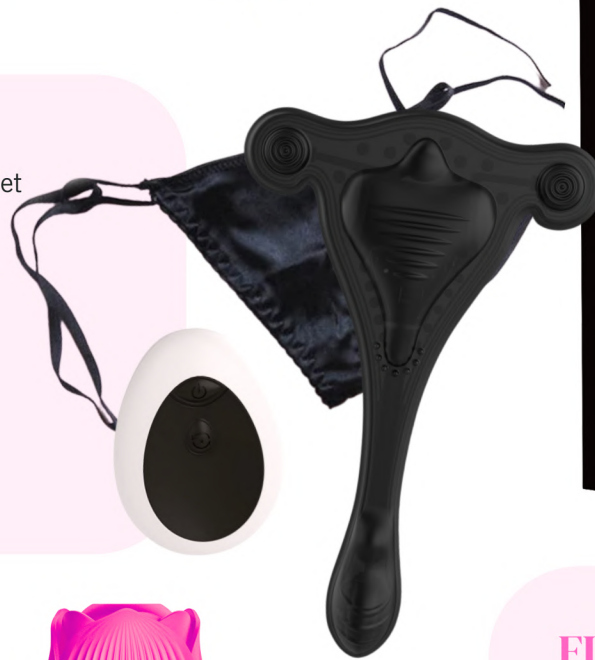

FLAUNT

TPCB2012PK - Pink
TPCB2012PR - Purple

- Dual Action
- 12 Powerful Vibration.
- Intense Tapping, Pulsation, Boosting
- USB Rechargeable
- Waterproof
- Quiet
- Body-Safe Silicone+ABS
- Approx. 60 Mins Use
- 8" Length

DAY DREAM

Remote Control Panty Vibe Set
TPCB1000B - Black

- Powerful Motors
- Remote Control
- 10 Vibration Modes
- Waterproof
- USB Rechargeable
- Silky Silicone+ABS
- Discreet & Quiet
- Panty Included
- Approx. 60 Mins Use